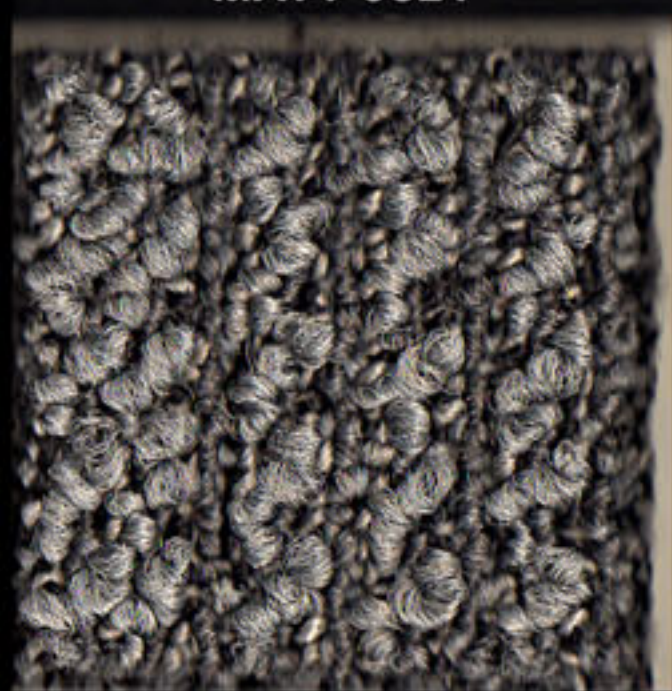

T-982/T-983 collection

Quality: 100% Polypropylene

Size: 50cm x 50cm

Tile Backing: PVC with glass fiber

www.matrixflooring.com

MATT-9821

MATT-9823

MATT-9824

MATT-9825

MATT-9827

MATT-9828

MATT-9831

MATT-9832

MATT-9833

MATT-9834

MATT-9835