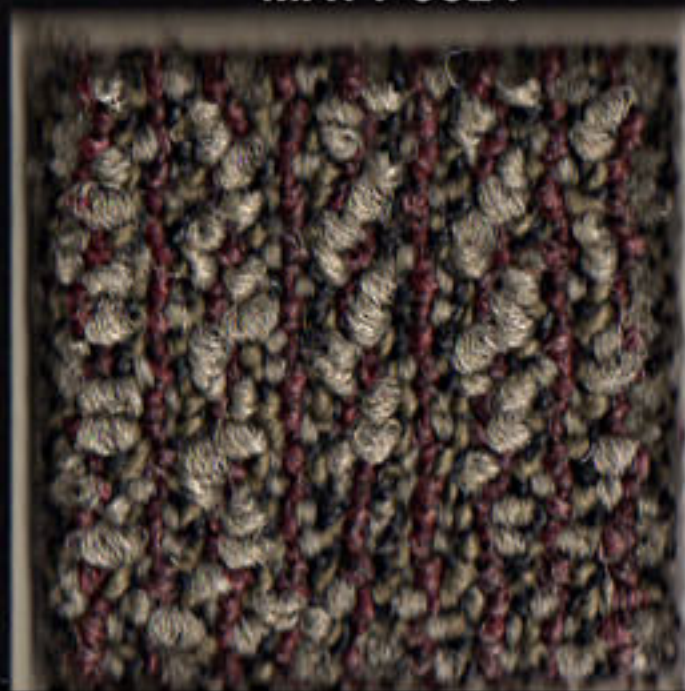

T-982/T-983 collection

Quality: 100% Polypropylene

Size: 50cm x 50cm

Tile Backing: PVC with glass fiber

www.matrixflooring.com

MATT-9821

MATT-9823

MATT-9824

MATT-9825

MATT-9827

MATT-9828

MATT-9831

MATT-9832

MATT-9833

MATT-9834

MATT-9835